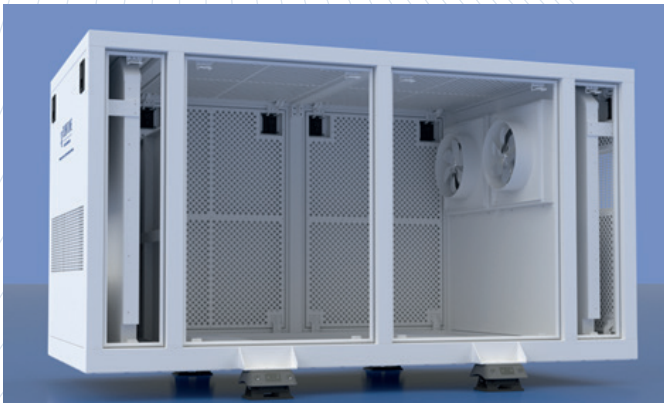

With Internal Cooling (Fan) System